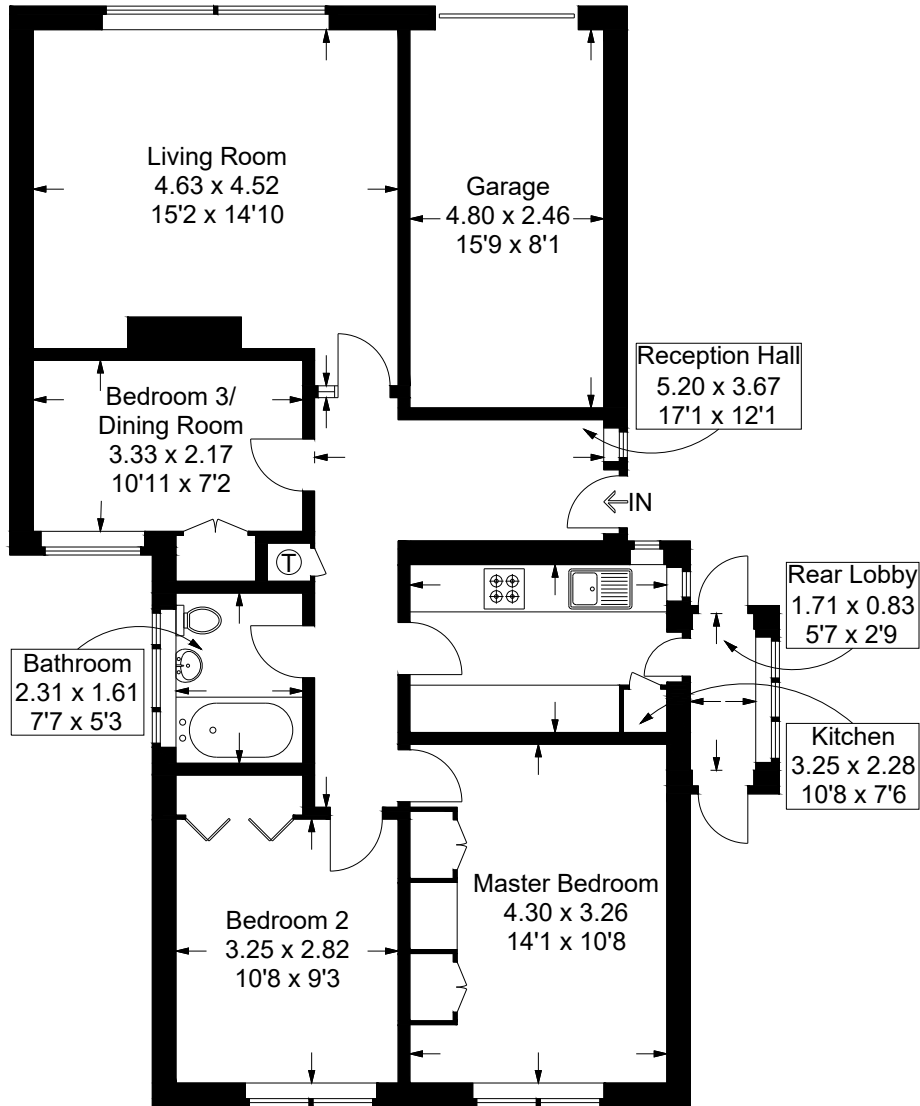

Shelley Gardens, Waterlooville

Approximate Gross Internal Area = 92.2 sq m / 992 sq ft

Ground Floor

This plan is for layout guidance only. Not drawn to scale unless stated. Windows and door openings are approximate. Whilst every care is taken in the preparation of this plan, please check all dimensions, shapes and compass bearings before making any decisions reliant upon them.