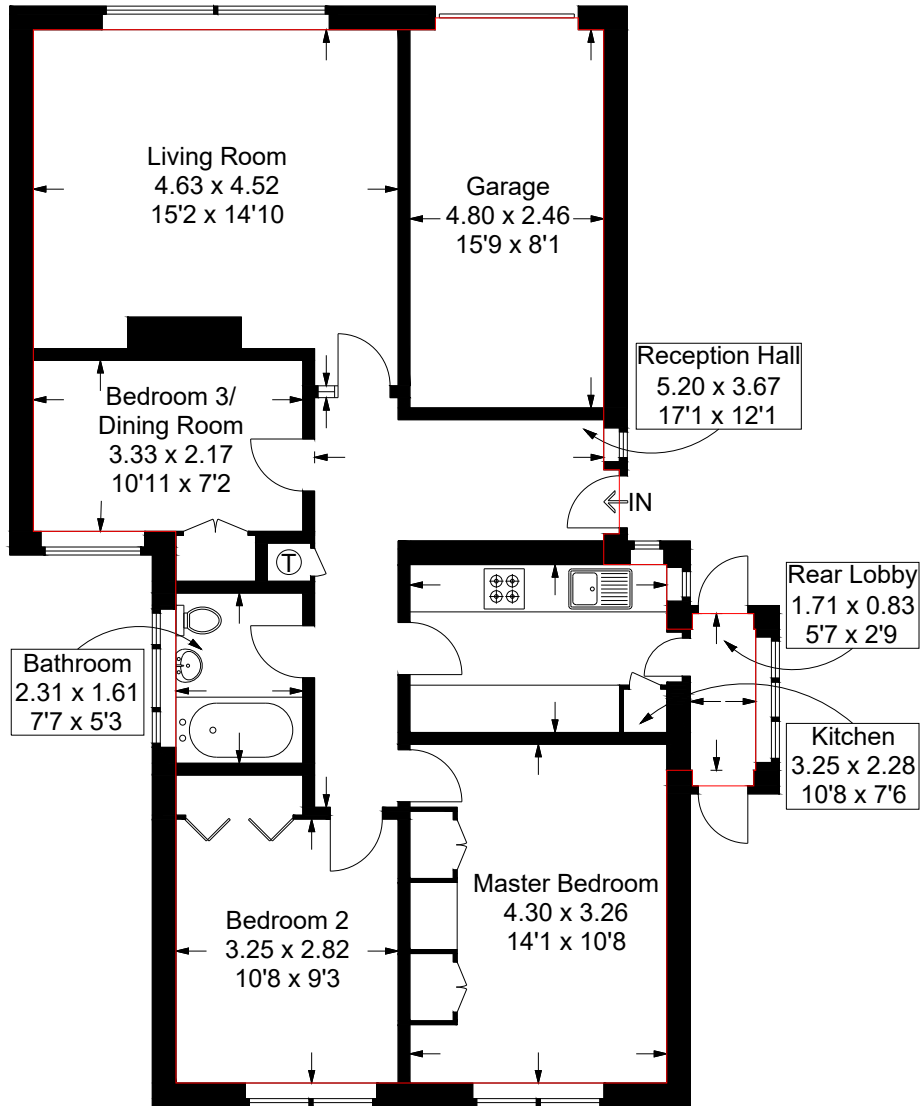

# Shelley Gardens, Waterlooville

Approximate Gross Internal Area = 92.2 sq m / 992 sq ft

Ground Floor

This plan is for layout guidance only. Not drawn to scale unless stated. Windows and door openings are approximate. Whilst every care is taken in the preparation of this plan, please check all dimensions, shapes and compass bearings before making any decisions reliant upon them.